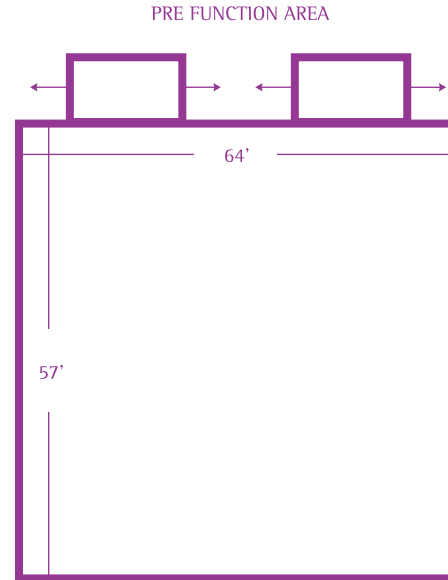

# Spring Hall

Dimension 16'X32'  
Area 512 sq. ft. | Ceiling 10'

Theater	0 guests
Classroom	0 guests
U-Shape	0 guests
Cluster	0 guests
Lounge	0 guests

HOTEL  
**ROYAL ORCHID**  
BANGALORE

1, Golf Avenue Road, Adjoining KGA,  
Airport Road, Bangalore- 560008 T: 91 80 4178 3000