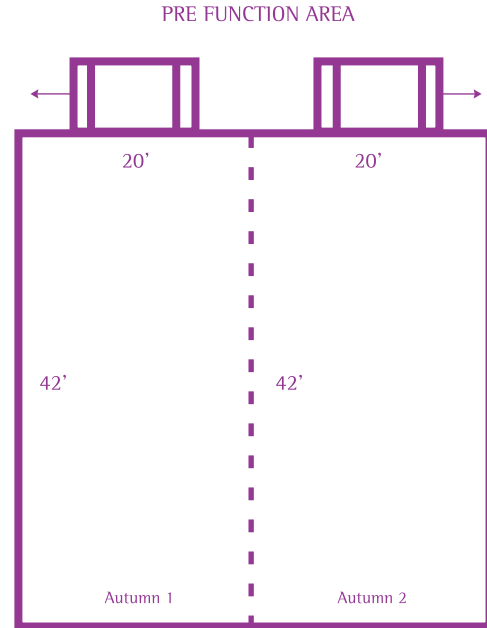

# Autumn Hall

Dimension 40'X42'  
Area 1700 sq. ft. | Ceiling 10'

Theatre	140 Guests
Class Room	48 Guests
U-Shape	42 Guests
Cluster	72 Guests

HOTEL  
**ROYAL ORCHID**  
BANGALORE

1, Golf Avenue Road, Adjoining KGA,  
Airport Road, Bangalore- 560008 T: 91 80 4178 3000